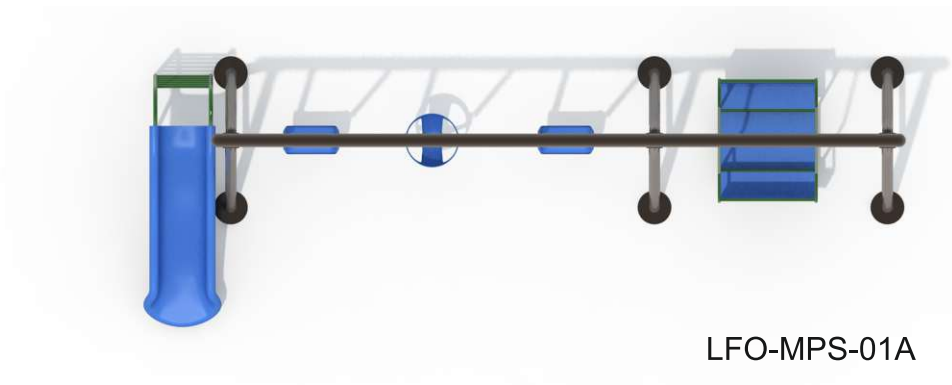

Rear View

Aerial View

LFO-MPS-01

Equipment size:
L-11.66 x W-8.33 x H-10.66 FtSafe Play Area:
L-15 x W-11.66 Ft

LFO-MPS-01A

CL0906-3H

Arial View

LFO-MPS-02