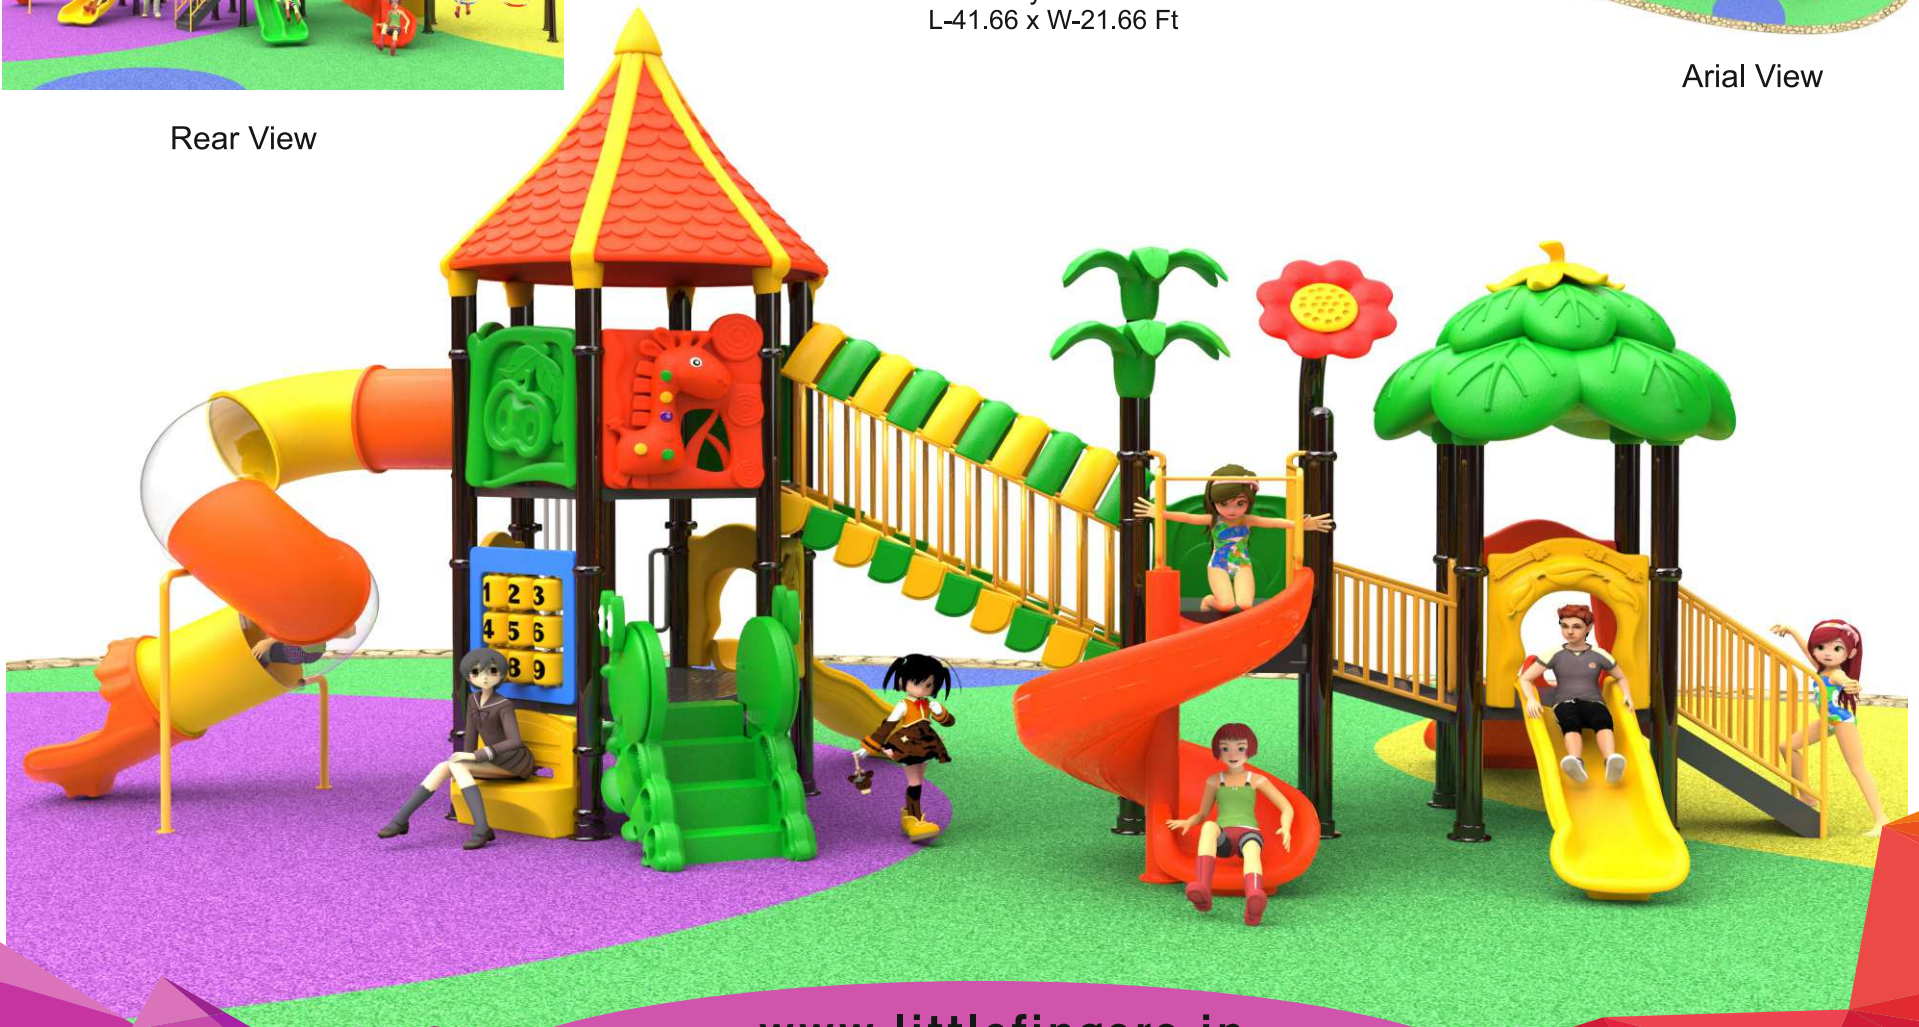

LFO-MPS-24A

CL0828-2H

LFO-MPS-25A

CL0826-6H

Rear View

LFO-MPS-26

Equipment size:
L-38.33 x W-18.33 x H-12.66 FtSafe Play Area:
L-41.66 x W-21.66 Ft

Aerial View