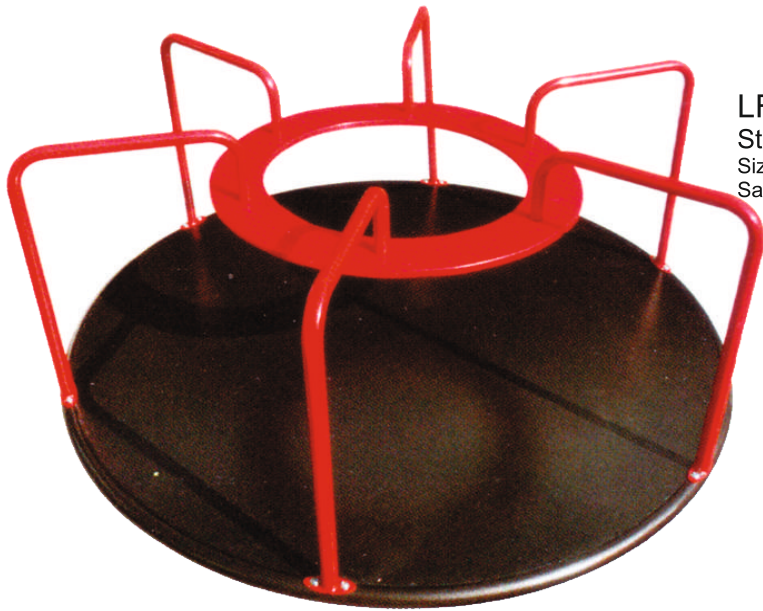

Size: L-9.8 x W-4.2 x H-4.9 Ft
Safe Play Area: L-12 x W-7 Ft
Platform Height: 3 Ft

LFO-SD-08
Curve Slide

CL0903-5H

LFO-SS-01
Multiseater See-Saw
L-9.33 x W-1.33 x H-2.6 Ft

LFO-SS-02
Junior See-Saw
L-6.66 x W-2 x H-2.33 Ft

LFO-SS-04
Doggy See-Saw
L-6.66 x W-1.66 x H-2.33 Ft

LFO-SS-05
Car See-Saw
L-7.33 x W-1.43 x H-3.66 Ft

YONGLANG

LF0-MGR-01
Standing Large MGR
Size Of Equipment: 5 Ft Dia
Safe Play: 6.5 Ft Dia

LF0-MGR-02
Standing Small MGR
Size Of Equipment: 3 Ft Dia
Safe Play: 5 Ft Dia

LF0-MGR-04
Horse MGR

LF0-MGR-05
Seating MGR
Size Of Equipment: 5 Ft Dia
Safe Play: 6.5 Ft Dia

LF0-CL-02
Garden Rock Climber

LF0-CL-04
Twisted Scrambler

LF0-CL-03
Climber Wall
L-18.66xW-6.33 Ft

C2731 贝嘉乐塑料攀岩墙D型
工艺: 进口工程塑料, 表面磨砂
规格: 560x190cm 定价: 52000元