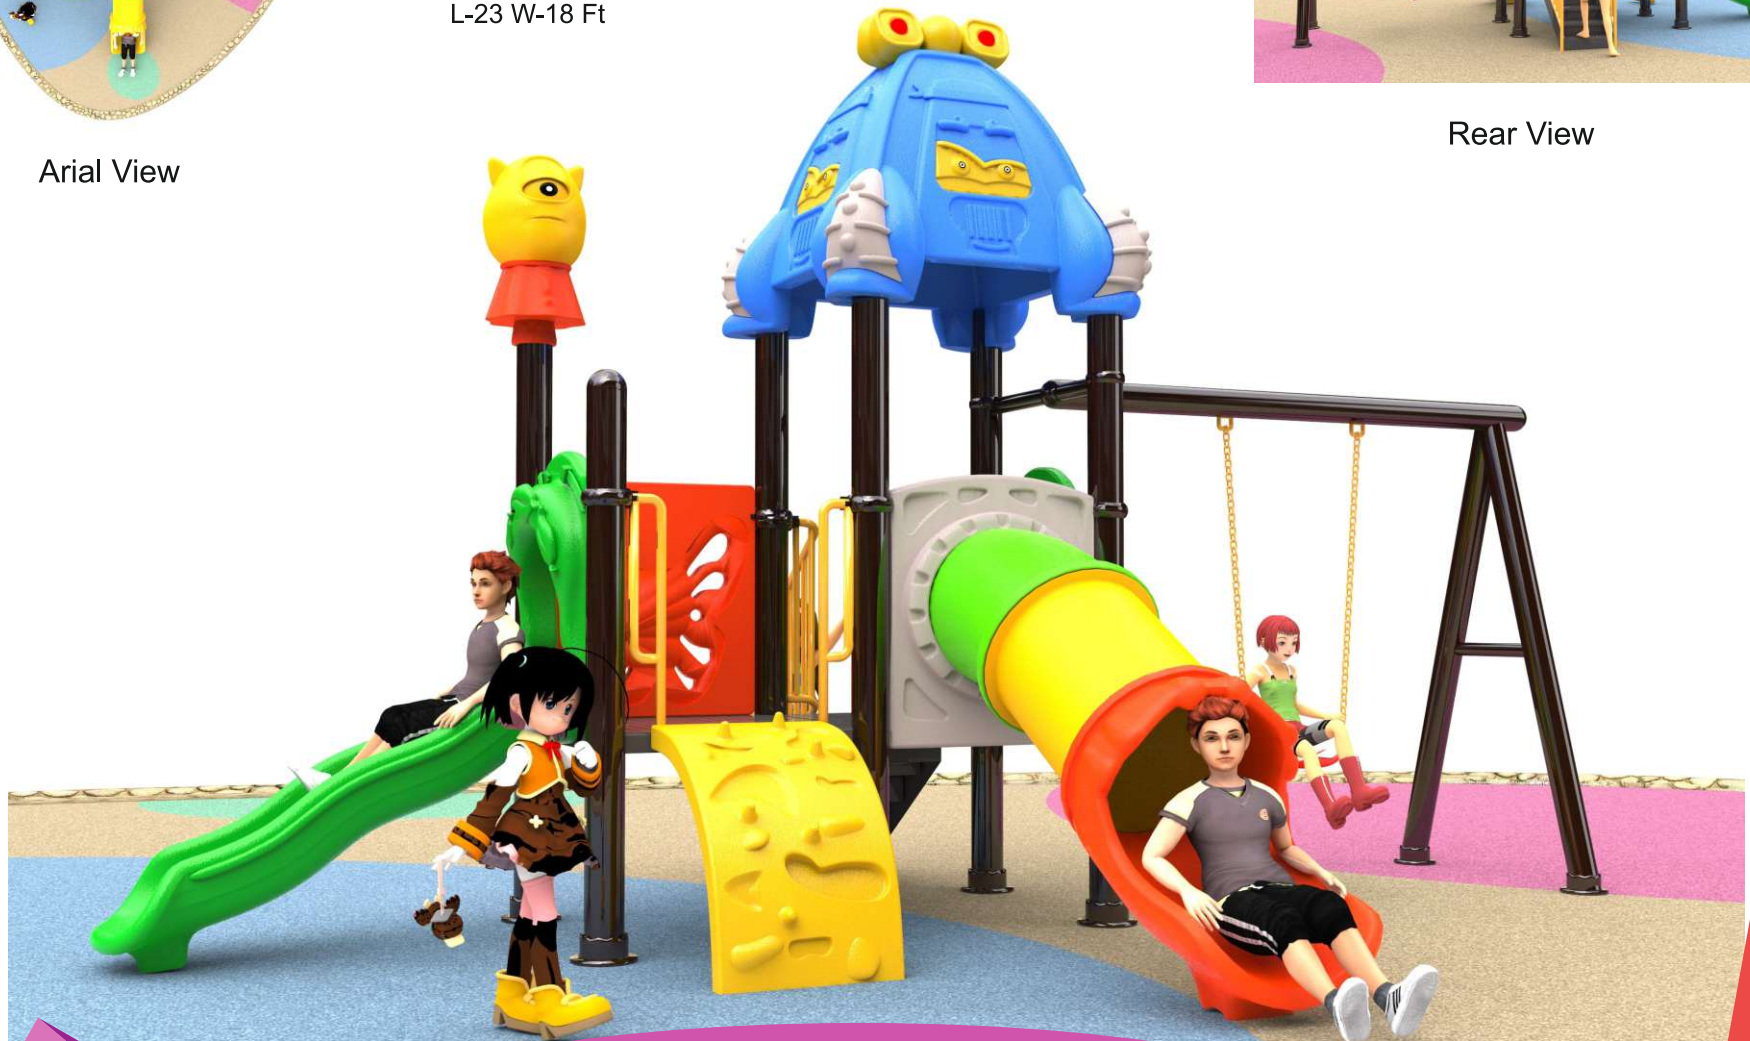

Arial View

LFO-MPS-19A

CL0826-5H

Arial View

LFO-MPS-20-A

Equipment size:
L-20 x W-15 x H-12.66 Ft

Safe Play Area:
L-23 W-18 Ft

Rear View