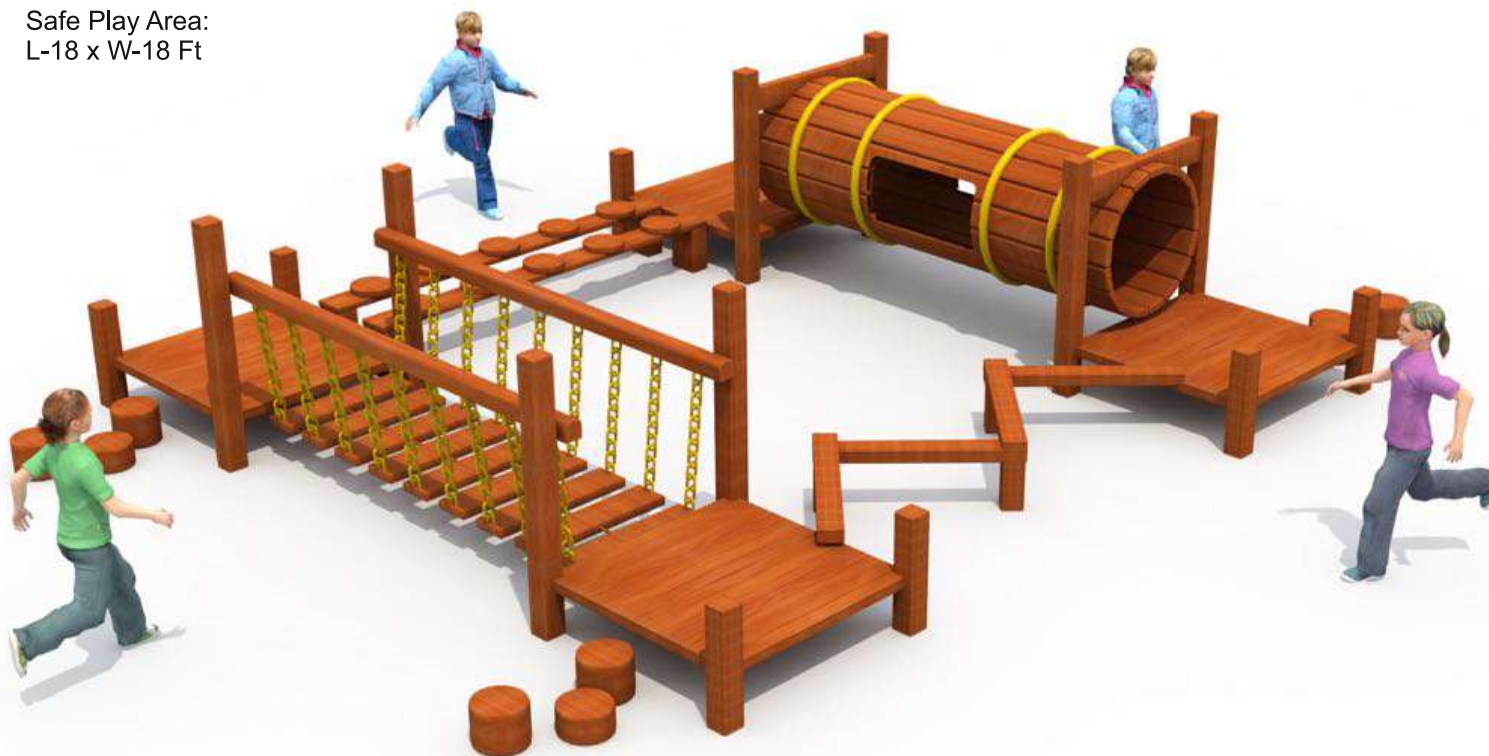

Wooden Multiplay Stations

LFO-WMPS-02

Equipment size:
L-15 x W-15 x H-5 Ft

Safe Play Area:
L-18 x W-18 Ft