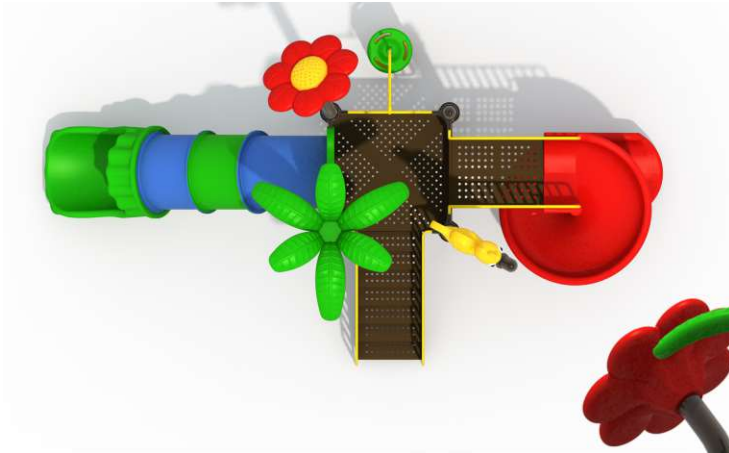

LFO-MPS-06

Equipment size:
L-15.66 x W-12 x H-12.66 Ft

Safe Play Area:
L-18.99 x W-15.33 Ft

Rear View

LFO-MPS-06A

CL0906-2H

Arial View

Rear View