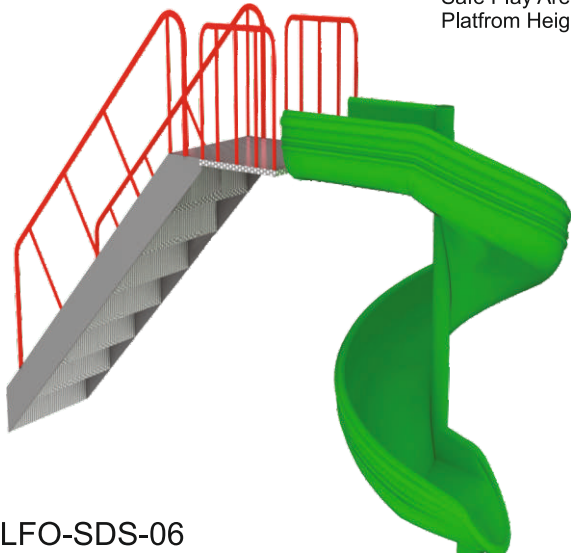

LFO-SDS-02
Wave Slide
Size: L-8.5 x W-2.3 x H-5 Ft
Safe Play Area: L-11.5 x W-4 Ft
Platform Height: 3 Ft

LFO-SDS-03
Double Wave Slide
Size: L-8.5 x W-3.7 x H-5 Ft
Safe Play Area: L-11.5 x W-4.7 Ft
Platform Height: 3 Ft

LFO-SD-04
Tunnel Slide

LFO-SD-05
Tunnel Spiral Slide

LFO-SD-06
Spiral Slide

Size: L-11.8 x W-4.2 x H-6.9 Ft
Safe Play Area: L-15 x W-7.2 Ft
Platform Height: 5 Ft

LFO-SD-07
Curve Slide

LFO-SDS-06
Spiral Slide